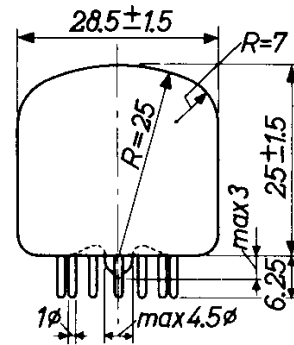

Thank you!

Document in this file	Philips datasheet – ZM1023
Display devices in this document	ZM1021, ZM1023

INDICATOR TUBE

The type ZM1023 is electrically identical with type ZM1021 but has no filter coating.

The use of a separate blue absorbing e.g. circular polarized amber filter is recommended.

DIMENSIONS AND CONNECTIONS

Dimensions in mm

Base: B13B

ZM1023

page	sheet	date
1	1	1969.03
2	FP	2000.04.17