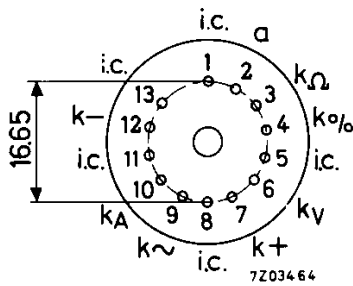

Thank you!

Document in this file	Philips datasheet – ZM1023
Display devices in this document	ZM1021, ZM1023

INDICATOR TUBE

The type ZM1023 is electrically identical with type ZM1021 but has no filter coating.

The use of a separate blue absorbing e.g. circular polarized amber filter is recommended.

DIMENSIONS AND CONNECTIONS

Dimensions in mm

Base: B13B

ZM1023

page	sheet	date
1	1	1969.03
2	FP	2000.04.17