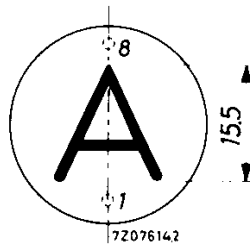

Thank you!

Document in this file	Philips datasheet – ZM1023
Display devices in this document	ZM1021, ZM1023

INDICATOR TUBE

The type ZM1023 is electrically identical with type ZM1021 but has no filter coating.

The use of a separate blue absorbing e.g. circular polarized amber filter is recommended.

DIMENSIONS AND CONNECTIONS

Dimensions in mm

Base: B13B

ZM1023

page	sheet	date
1	1	1969.03
2	FP	2000.04.17