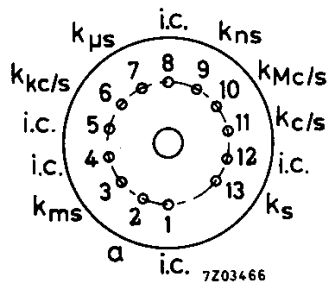

# INDICATOR TUBE

Cold cathode character indicator tube for top viewing

QUICK REFERENCE DATA	
Characters	c/s, Kc/s, Mc/s, $\mu$ s, ms, ns, s

This tube is mechanically compatible with type ZM1020

## DIMENSIONS AND CONNECTIONS

Dimensions in mm

Base: B13B

## ZM1024

<b>page</b>	<b>sheet</b>	<b>date</b>
1	1	1970.04
2	FP	2000.04.17