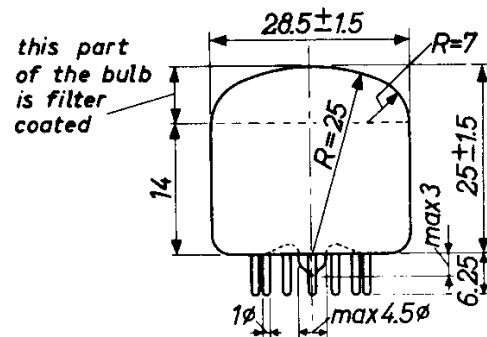

# INDICATOR TUBE

Cold cathode character indicator tube for top viewing

QUICK REFERENCE DATA	
Characters	c/s, Kc/s, Mc/s, $\mu$ s, ms, ns, s

This tube is mechanically compatible with type ZM1020

## DIMENSIONS AND CONNECTIONS

Dimensions in mm

Base: B13B