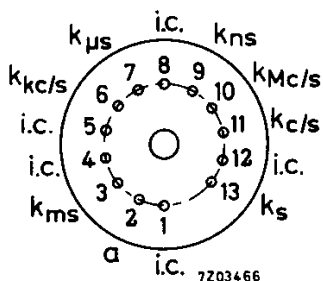

Thank you!

Document in this file	Philips datasheet – ZM1025
Display devices in this document	ZM1024, ZM1025

INDICATOR TUBE

The type ZM1025 is electrically identical with type ZM1024 but has no filter coating.
 The use of a separate blue absorbing, e.g. circular polarized, filter is recommended.

DIMENSIONS AND CONNECTIONS

Dimensions in mm

Base: B13B

PHILIPS

Data handbook

**Electronic
components
and materials**

ZM1025

page