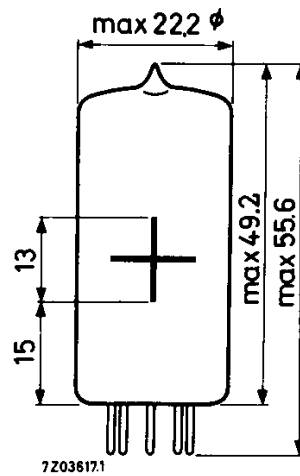

Thank you!

Document in this file	Philips datasheet – ZM1033/01
Display devices in this document	ZM1031/01, ZM1033/01

INDICATOR TUBE

The type ZM1033/01 is electrically identical with type ZM1031/01 but has no filter coating.
 The use of a separate bleu absorbing e.g. circular polarized amber filter is recommended.

DIMENSIONS AND CONNECTIONS

Dimensions in mm

Base: Noval

ZM1033/01

page	sheet	date
1	1	1970.04
2	FP	2000.04.21