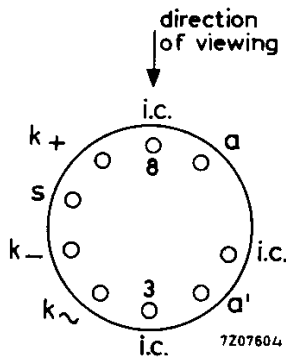

Thank you!

Document in this file	Philips datasheet – ZM1033/01
Display devices in this document	ZM1031/01, ZM1033/01

INDICATOR TUBE

The type ZM1033/01 is electrically identical with type ZM1031/01 but has no filter coating.
 The use of a separate bleu absorbing e.g. circular polarized amber filter is recommended.

DIMENSIONS AND CONNECTIONS

Dimensions in mm

Base: Noval

ZM1033/01

page	sheet	date
1	1	1970.04
2	FP	2000.04.21