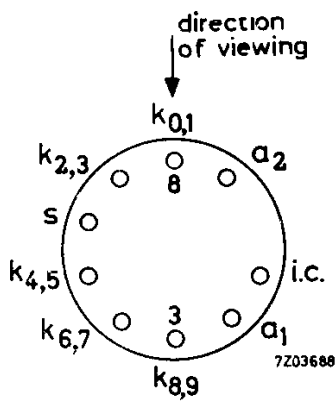

Thank you!

Document in this file	Philips datasheet: ZM1032
Display devices in this document	ZM1032

INDICATOR TUBE

The type ZM1032 is electrically identical with type ZM1030 but has no filter coating.

The use of a separate blue absorbing e.g. circular polarized amber filter is recommended.

DIMENSIONS AND CONNECTIONS

Dimensions in mm

7Z2 5255