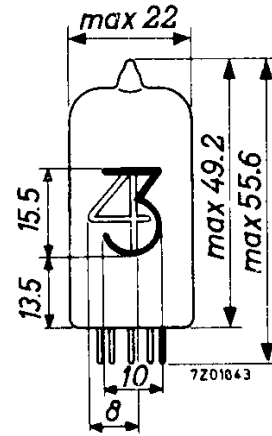

Thank you!

Document in this file	Philips datasheet: ZM1032
Display devices in this document	ZM1032

INDICATOR TUBE

The type ZM1032 is electrically identical with type ZM1030 but has no filter coating.

The use of a separate blue absorbing e.g. circular polarized amber filter is recommended.

DIMENSIONS AND CONNECTIONS

Dimensions in mm

7Z2 5255