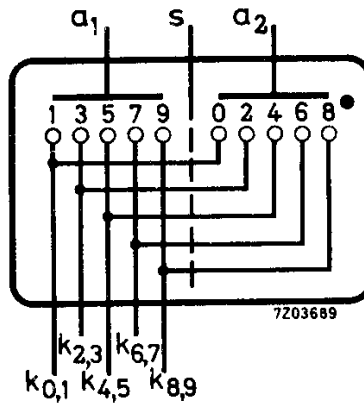

Thank you!

Document in this file	Philips datasheet: ZM1032
Display devices in this document	ZM1032

INDICATOR TUBE

The type ZM1032 is electrically identical with type ZM1030 but has no filter coating.

The use of a separate blue absorbing e.g. circular polarized amber filter is recommended.

DIMENSIONS AND CONNECTIONS

Dimensions in mm

7Z2 5255